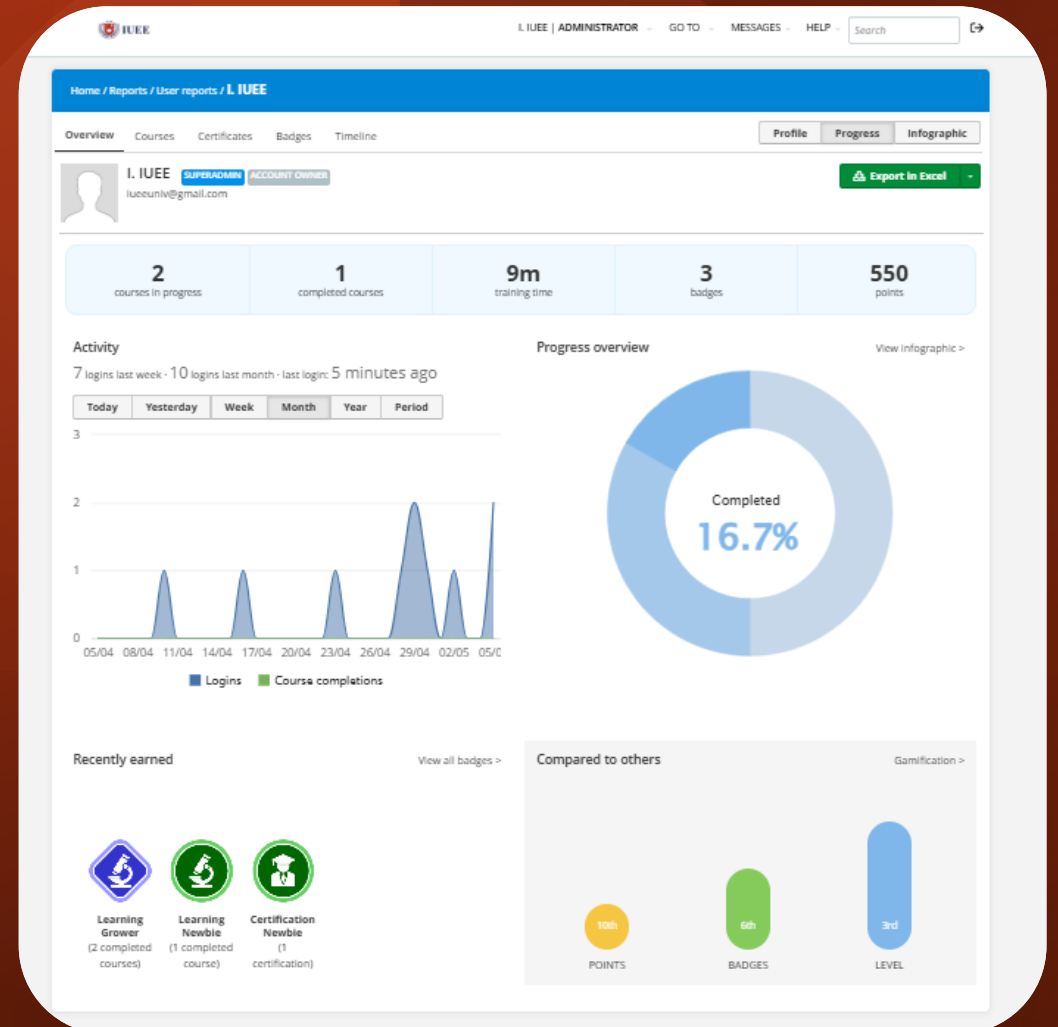

<https://iuee.university/>